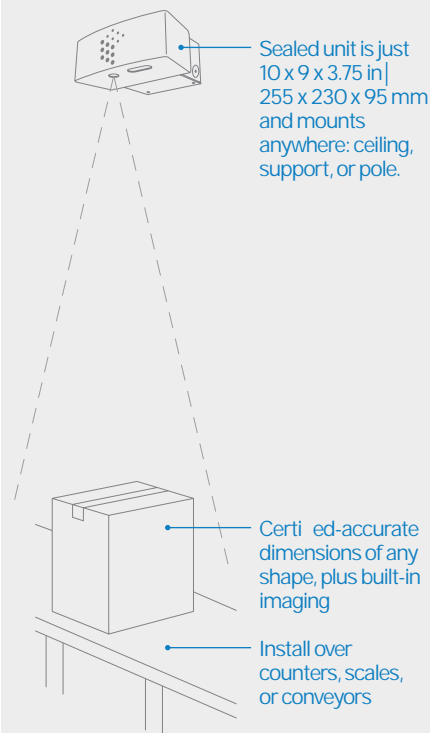

DimStation XL can dimension a wide range of sizes — even extra large items. If it fits on a countertop or a conveyor, chances are DimStation XL can handle it — up to four feet wide! Don't try that with other dimensioners.

Form factor

Sealed unit with no moving parts. Flexible mounting options: ceiling, support, or pole.

Application

; Industrial Retail

Speed and accuracy

Sub-second dimensions and 0.2 in | 5 mm accuracy on any shape.

Data collected

Dimensions and an item image.

Maximum object size

48 x 32 x 32 in | 1200 x 800 x 800 mm

Object shape

Cubes, tubes, polybags — any shape at all, in any orientation or alignment.

Integration

XML-based API integration, plus turnkey integration with popular shipping software including UPS WorldShip and FedEx ShipStation.